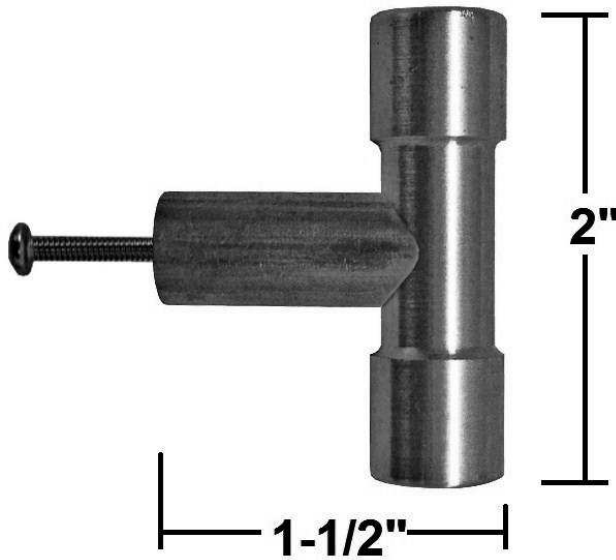

PRODUCT SPECIFICATIONS

Waterbridge Cabinet Pull
WB-ACC-CP

Jan 2014

- Mounting screw included
- Custom finishes available
